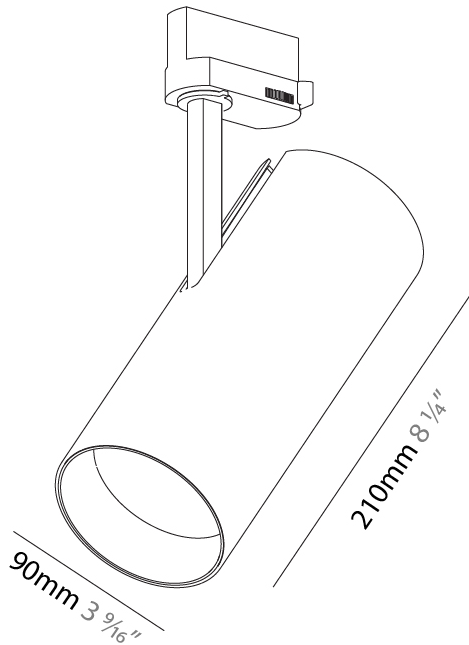

GENERAL

Series: Imagine
Subseries: Imagine 90
Brand: Prolicht
Division: Architectural
Mounting Type: Track
Mounting Location: Ceiling

PHYSICAL

Shape: Cylinder
Diameter (mm): 90
Diameter (in): 3 9/16
Height (mm): 210
Height (in): 8 1/4
Max. Overall Height (mm): 230
Max. Overall Height (in): 9 1/16
Light Distribution: Adjustable / Direct
Weight (kg): 0.886
Weight (lbs): 1.95
Fixture Finish: SSR / BKV / CWI / CRY / HAB / LAG / UFT / ITA / RUA / RUR / MIC / FTG / MYG / TWT / LOD / PUS / FRO / FUP / KIA / POP / BLS / SPG / MEY / GOH / GUM / CHC / COM / ABZ / JAG / OBR / MOS / ROR
Fixture Material: Aluminum Die Cast

ELECTRICAL

Lamp Type: LED (Zhaga Standard)
Input Wattage (W): 28
Total Output Wattage (W): 26
Dimming: Tri-Mode (Non-Dimming and Phase Dimming (120Vac only) and 0-10V Dimming)
Driver Included: Yes
Driver Location: Integrated
Driver Type: Constant Current - Universal
Driver Class: Class 2
Input Voltage (V): 120 - 277
Constant Current (MA): 700

LED

Number of LEDs: 1
Color Temperature (°K): 2700 / 3000 / 3500 / 4000
Max. Delivered Lumen (lm): 1917 / 1995 / 2114 / 2157
Nominal Lumen (lm): 2909 / 3028 / 3208 / 3273
CRI: >90 CRI
Lamp Life (hrs): 50000

OPTICAL

Reflector°: 6 / 14 / 32

RATINGS AND CERTIFICATIONS

Certified By: Certified for North American Standards
IP rating: IP20

90°

350°