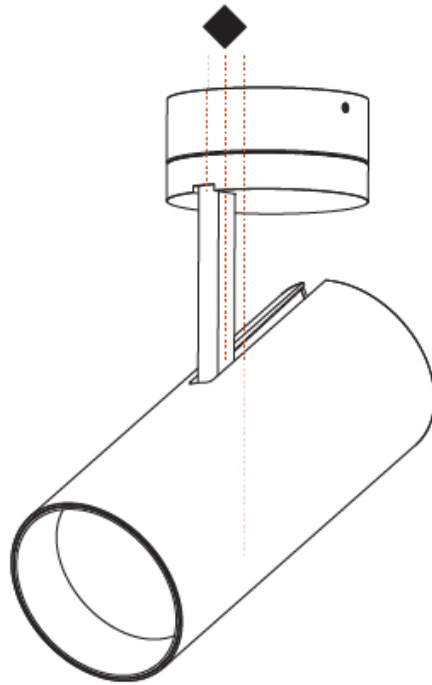

A3D115-

PROJECT

TYPE

SPECIFIER

QUANTITY

DATE

A